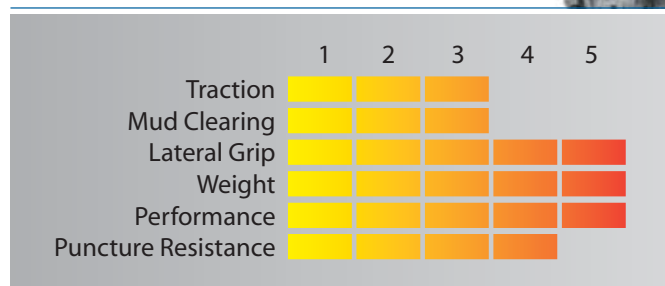

### Developed with Julien Absalon and Team Orbea

Multiple knobs to optimise the traction on dry terrain

Low knobs on top for efficiency and low rolling resistance

High lateral knobs: excellent grip that holds its line in turns

Sidewalls "snakeskin" for an unequaled look.

Widths: 26x2.10 , 26x2.25

Versions Air Light et Tubeless Light = light and responsive

Version Marathon Hardskin TT/TL = rugged and puncture resistant

Use	Reference	Dimensions	Concept	TT/TL	TPI	Weight	Color
XC	PV521821	26x2.10	Air Light	TT	127	520g	Black
XC	PV521841	26x2.10	Tubeless Light	TL	66	660g	Black
XC MARATHON	PV521831	26x2.10	Hardskin	TT	66	580g	Black
XC MARATHON	PV521851	26x2.10	Hardskin	TL	66	740g	Black
XC	PV521701	26x2.25	Air Light	TT	127	550g	Black
XC	PV521881	26x2.25	Tubeless Light	TL	66	720g	Black
XC MARATHON	PV521871	26x2.25	Hardskin	TT	66	600g	Black
XC MARATHON	PV521891	26x2.25	Hardskin	TL	66	780g	Black